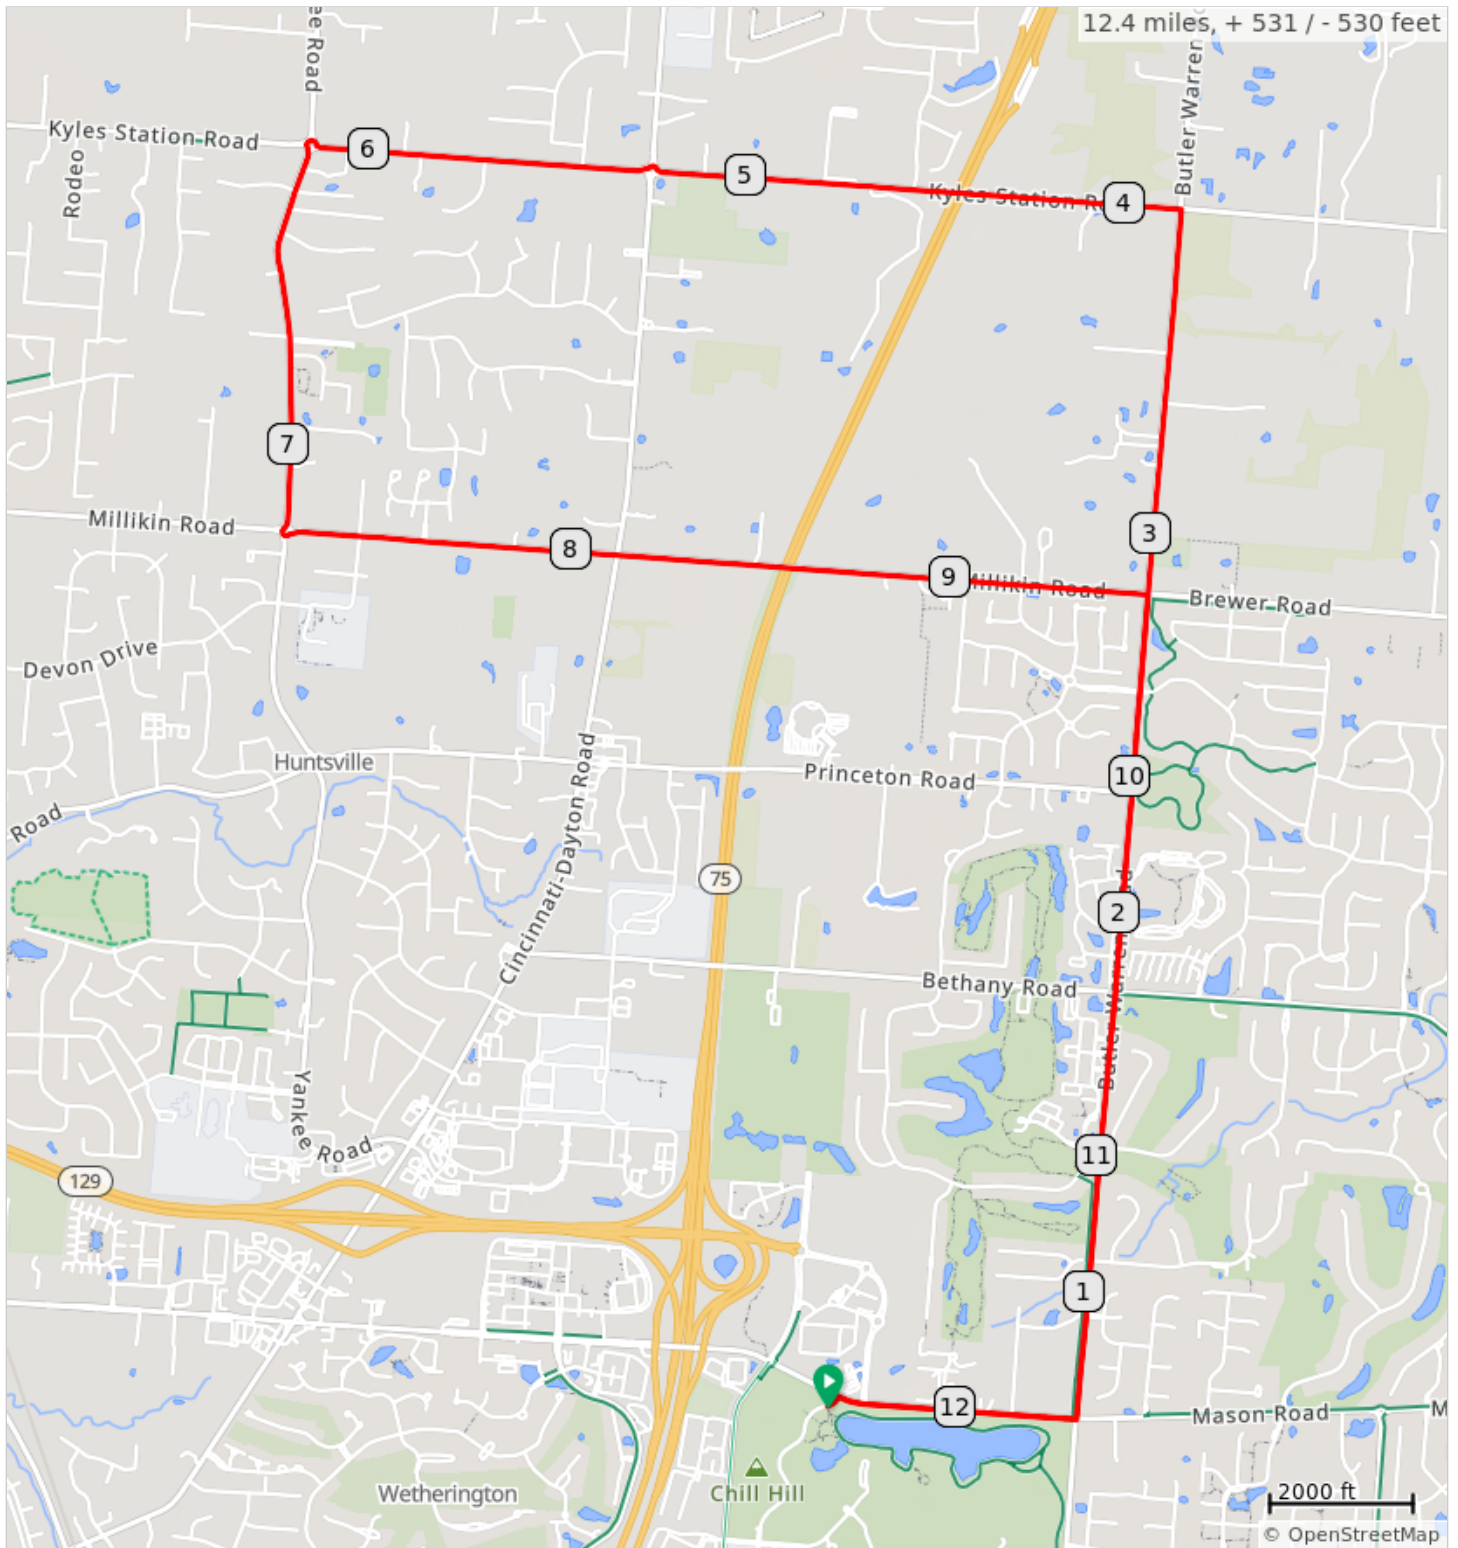

Mojo Triathlon, Bike Route - 1 Loop (Sprint)

Mojo Triathlon, Bike Route - 1 Loop (Sprint)

Num	Dist	Prev	Type	Note	Next
1.	0.0	0.0	📍	Start of route	0.0
2.	0.0	0.0	➔	R onto Liberty Way	0.0
3.	0.0	0.0	⤴	Sharp R onto Liberty Way	0.6
4.	0.7	0.6	←	L onto Butler Warren Road	3.2
5.	3.9	3.2	←	L onto Kyles Station Road	1.4
6.	5.2	1.4	↑	At roundabout, take exit 2 onto Kyles Station Road	0.9
7.	6.1	0.9	↑	At roundabout, take exit 3 onto Yankee Road	1.1
8.	7.2	1.1	↑	At roundabout, take exit 3 onto Millikin Road	2.3
9.	9.5	2.3	➔	R onto Butler Warren Road, C-2	2.2
10.	11.7	2.2	➔	R onto Liberty Way	0.6
11.	12.3	0.6	←	L onto Butler County Metroparks	0.0
12.	12.4	0.0	📍	End of route	0.0

12.4 miles. +526/-526 feet
